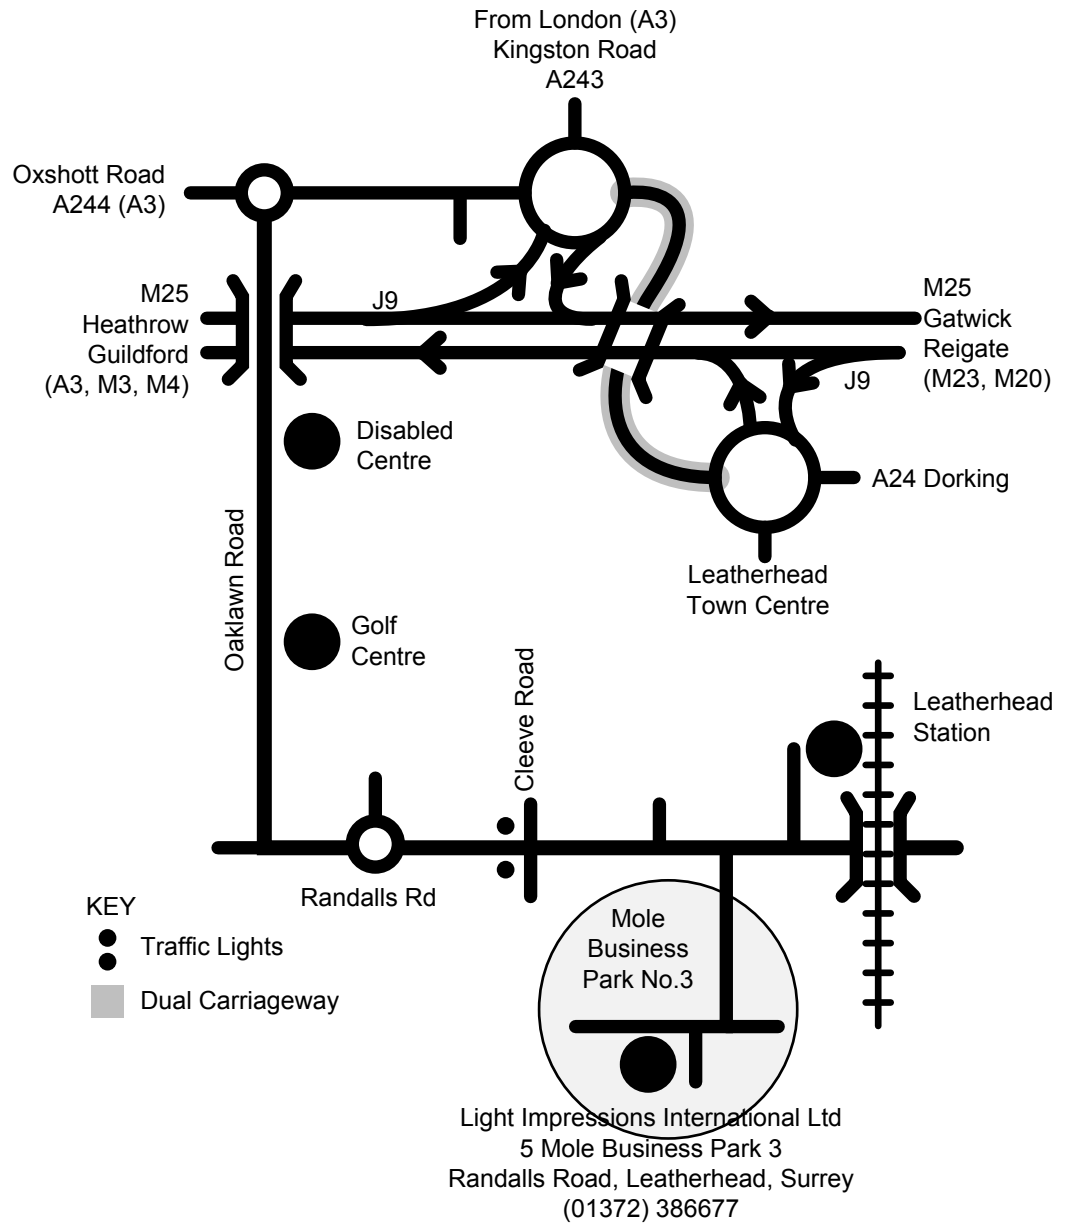

Light Impressions International Limited

Directions:

5. Mole Business Park 3, Leatherhead, Surrey. KT22 7BA England
Tel: (+44) (0)1372 386677 Fax: (+44) (0)1372 386548

E-Mail: postbox@lightimpressions.com Internet: www.lightimpressions.com